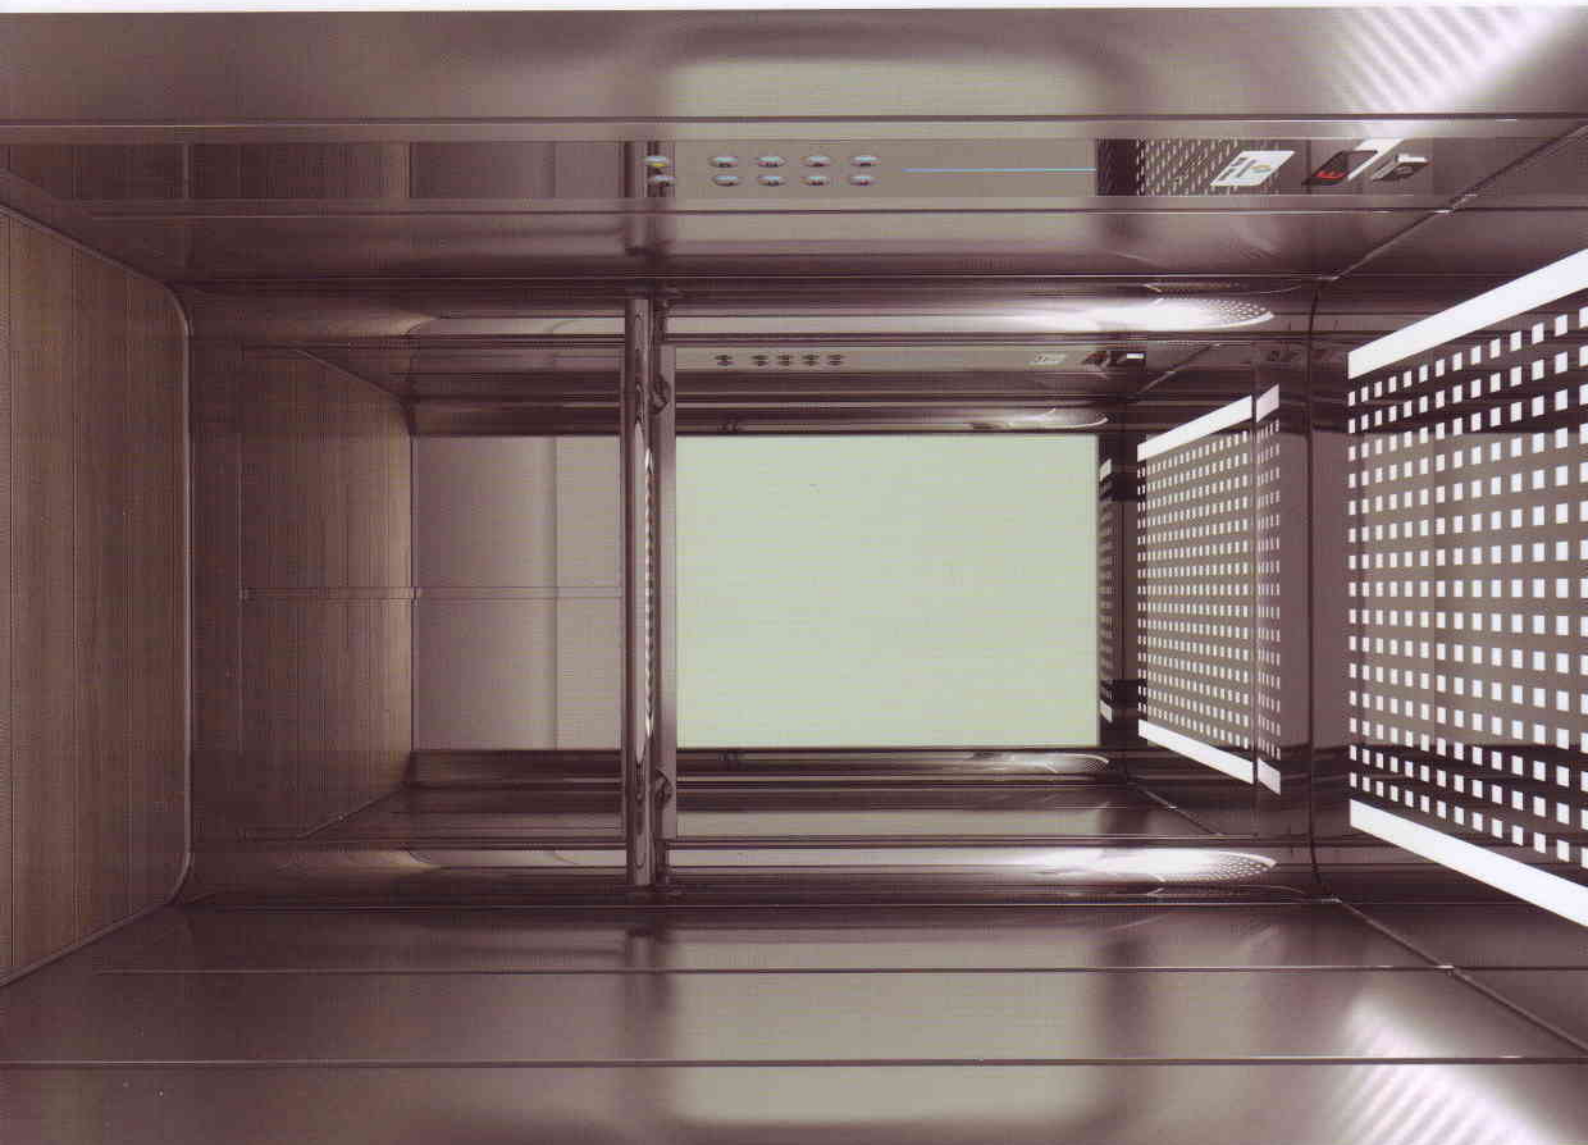

KLEEMANN™

Modern Life L530

CEILING

Type: 014

Material: Stainless Steel Mirror

Light Type: 4 fluorescent tubes

WALLS

Material: Combination of Stainless Steel Mirror (Back) and Satin (Sides)

SHADOW GAPS - CORNERS - SKIRTINGS

Stainless Steel Mirror

FLOOR

Laminate 37372

HANDRAIL

K2 Stainless Steel Mirror

MIRROR

Half Height / Full Width

CAR OPERATING PANEL

AKC BES Stainless Steel Mirror
With Blue Line