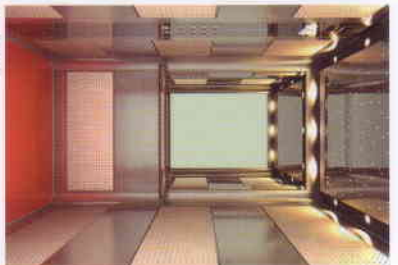

L710

Modern Life

700 series

500 series

300 series