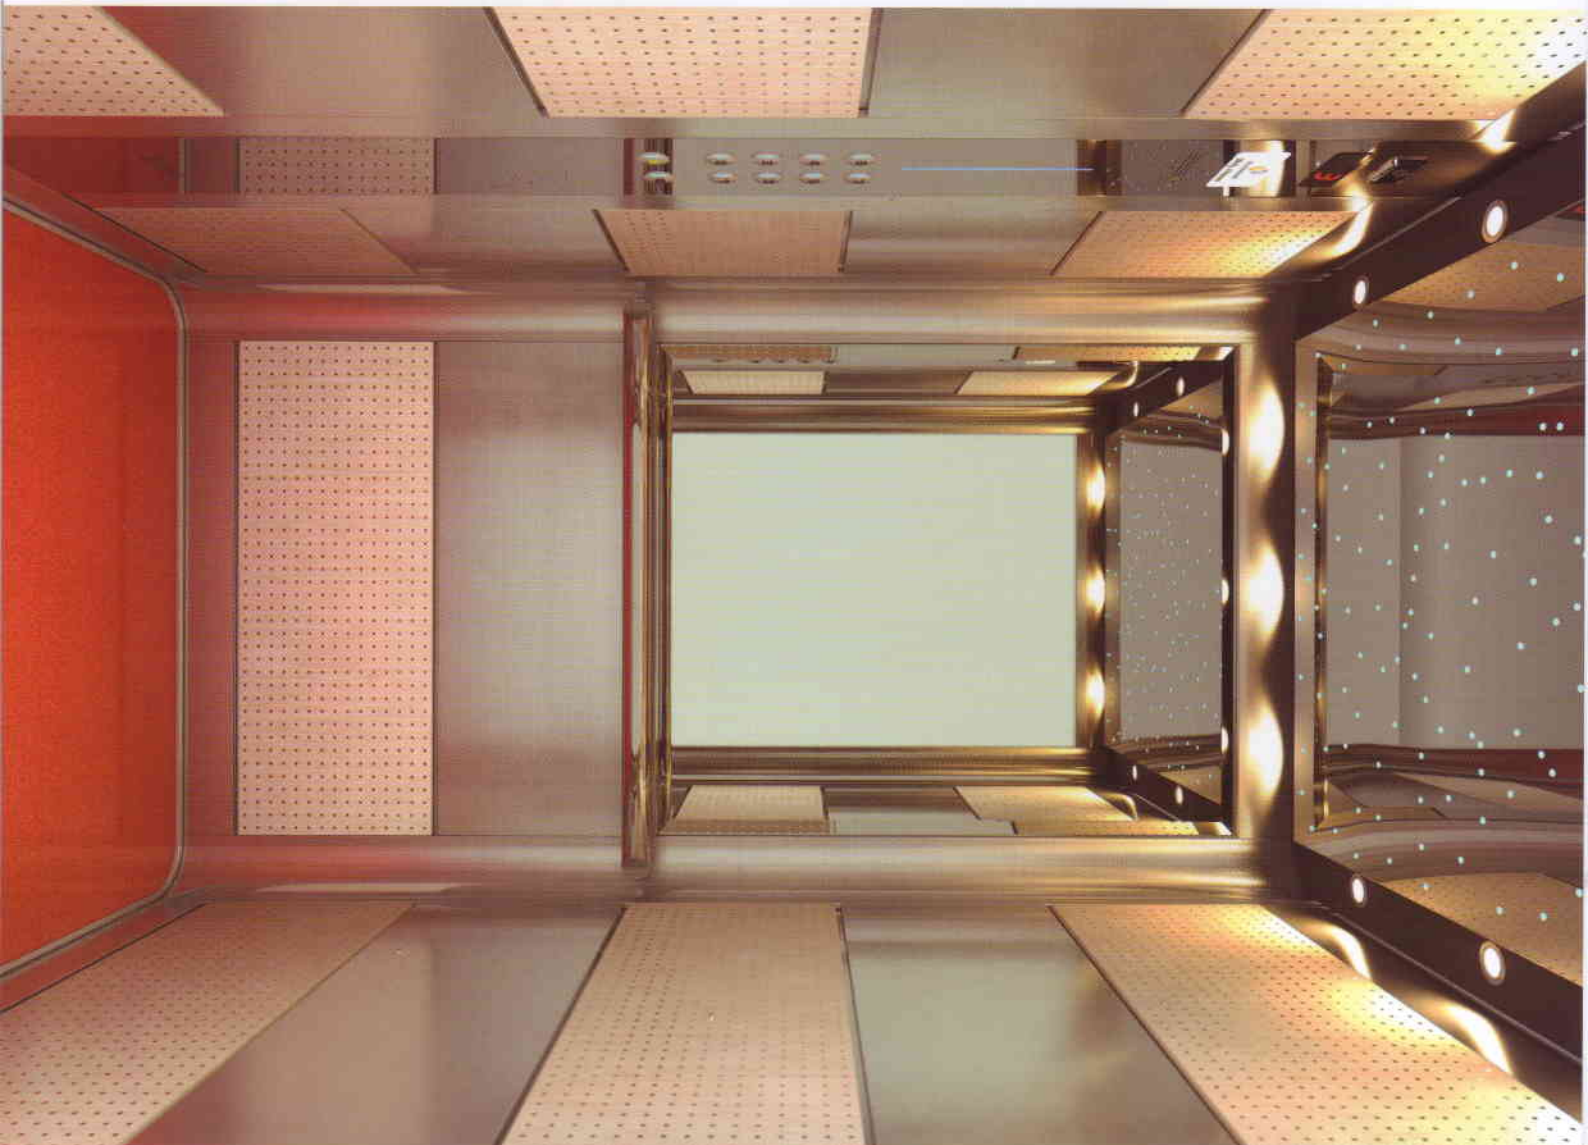

KLEMMANN™

Modern Life **L710**

CEILING

Type: Special Ceiling L710 (with fiber optics and spots)

Material: Stainless Steel Mirror

Light Type: 10 spots and fiber optics

WALLS

Combination of Stainless Steel Checks and Special HP Laminate 21/370

CORNERS – SHADOW GAPS – SKIRTINGS

Inward Curves, Shadow gaps and Skirtings Stainless Steel Checks

FLOOR

Artificial Granite Regal Red

HANDRAIL

105 Stainless Steel Mirror

MIRROR

Half Height / Full Width

CAR OPERATING PANEL

AKC BES Stainless Steel Satin with Blue Line