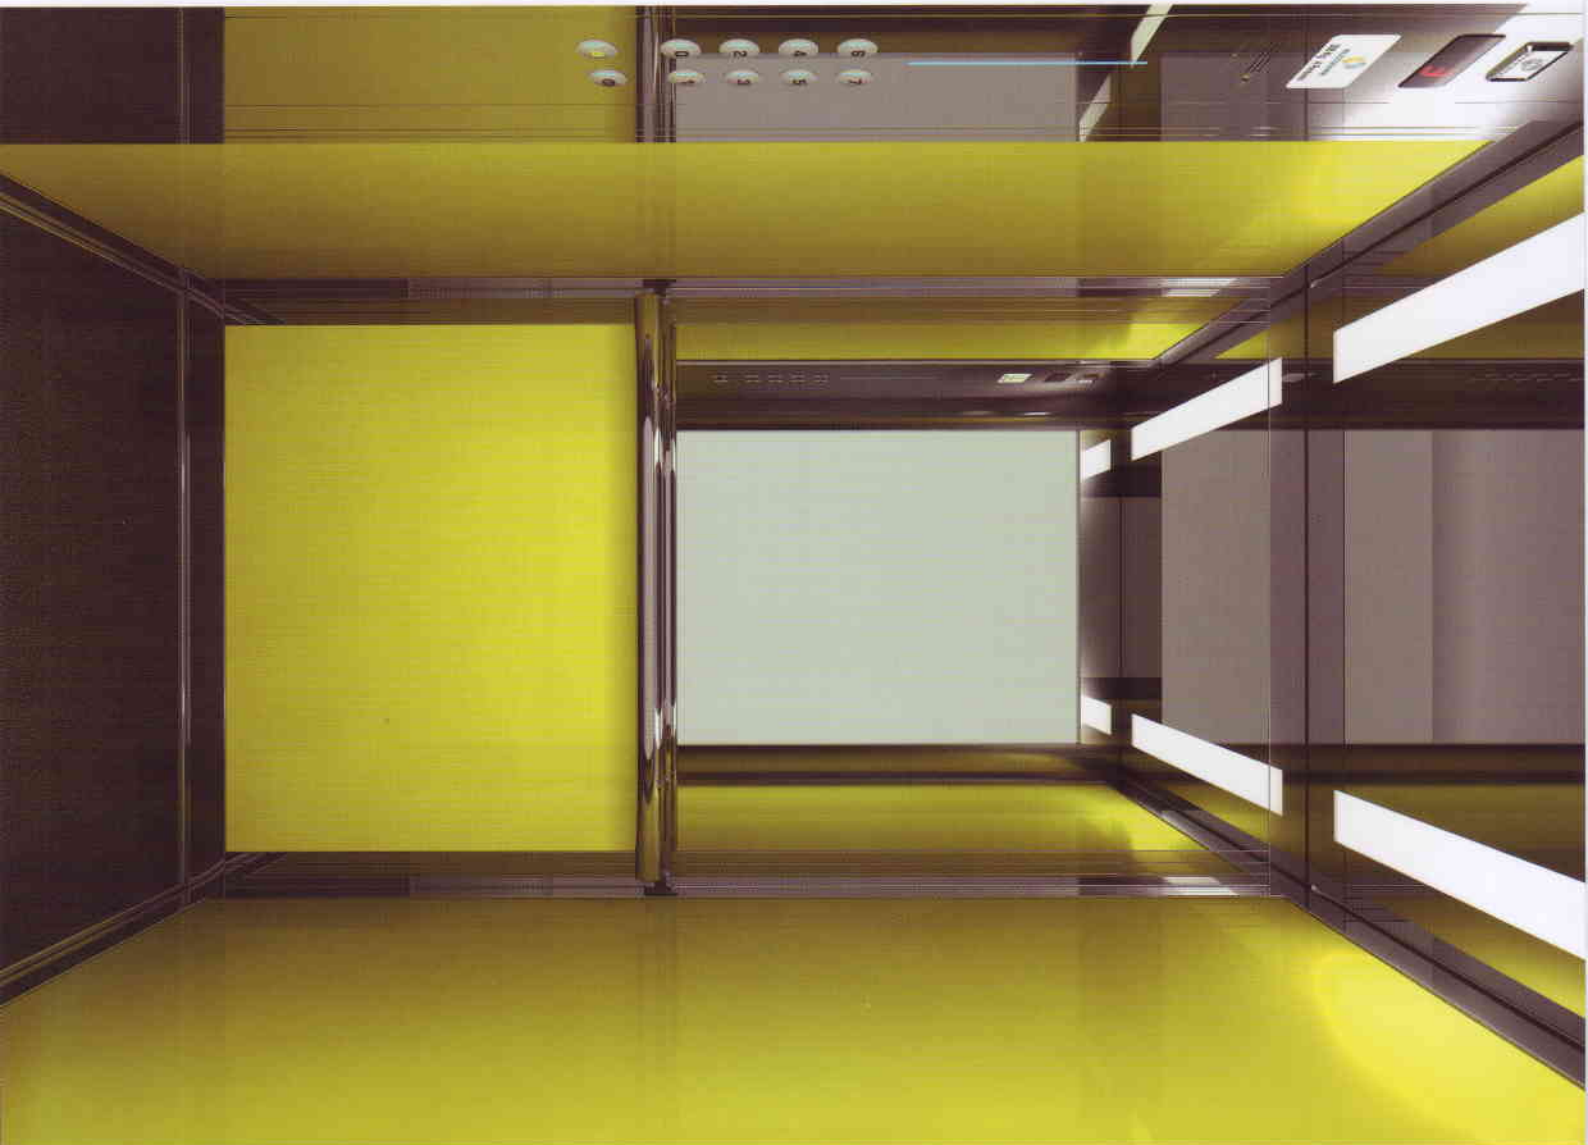

KLEEMANN™

Modern Life **L510**

CEILING

Type: 015

Material: Stainless Steel Mirror

Light Type: 4 fluorescent tubes

WALLS

Yellow Glass

CORNERS -SKIRTINGS

Stainless Steel Mirror

FLOOR

Elastic Black Metal

HANDRAIL

105 Stainless Steel Mirror

MIRROR

Half height / Full width

CAR OPERATING PANEL

AKC BES Stainless Steel Mirror
with Blue Line